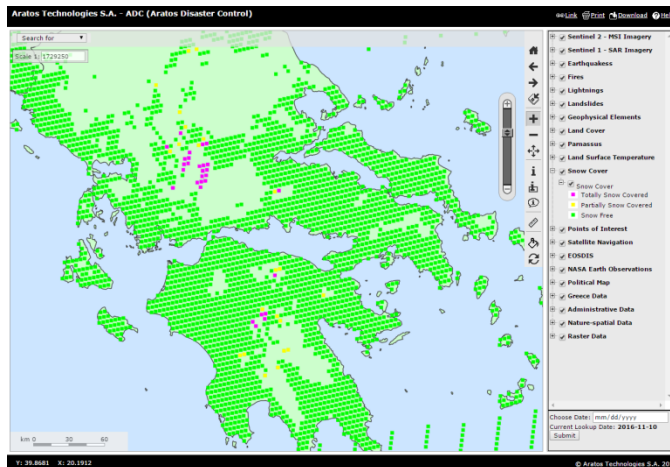

Finally, Snow Cover maps may also be of interest to any snow season enthusiast who is into winter sports and travelling.

Aratos Technologies has created the integrated system of natural disaster management Aratos Disaster Control (ADC). The system is designed for crisis management situations and is used as an ideal tool for depicting and monitoring hazards as well as assessing the damage after the crisis.

The system can detect the progress, almost in real time, as well as the history of past natural disasters (fires, earthquakes, landslides, etc.) for the user's area of interest and present the data in an interactive geographical map (GIS), 24x7.

ADC consists of an amalgam of various technologies such as satellite images and data as well as GNSS signals (Global Navigation Satellite System), which are combined in an integrated architecture, and delivers processed, meaningful information to the user and alerts via sms and emails.

We continue to innovate in space technologies since 2005.

For more info visit www.aratos.gr and www.aratosdisastercontrol.com.

www.aratos.gr

ΑΡΑΤΟΣ ΤΕΧΝΟΛΟΓΙΕΣ Α.Ε.

email: info@aratos.gr